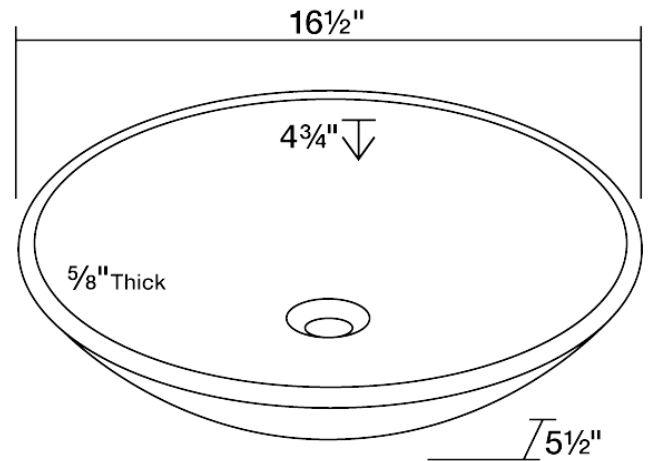

P058TN

Granite Vessel Sink

The P058TN granite vessel sink is made from natural granite. The sink is carved from a large block of granite and hand-polished for a smooth, easy to clean finish. Since granite is a natural stone, the details will vary in color and pattern from sink to sink. The overall dimensions for the P058TN are 16 1/2" x 16 1/2" x 5 1/2" and an 18" minimum cabinet size is required. As always, our stone sinks are covered under a limited lifetime warranty for as long as you own the sink.

Tech Specs

- 5/8" Thick Bowl
- Hand-Polished Granite
- Limited Lifetime Warranty
- Tan-Colored Stone Throughout

Dimensions

Accessories Available

Multiple Colors Available

Available in Black, Tan, and White.