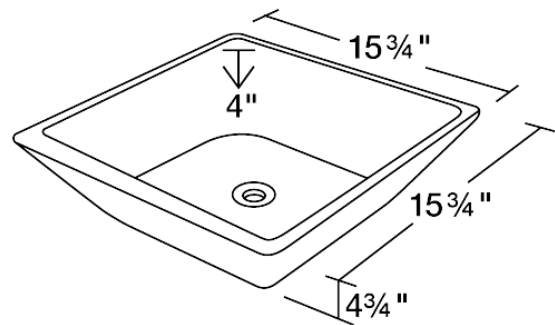

P071VB

Porcelain Vessel Sink

The P071VB porcelain vessel sink offers a unique, modern look for any bathroom. It is made from true vitreous china, which is triple glazed and triple fired to ensure your sink is durable and strong. Our bisque color is a beige hue that contains a yellow tint. Because this sink is a vessel, no mounting hardware is needed. The overall dimensions for the P071VB are 15 3/4" x 15 3/4" x 4 3/4" and an 18" minimum cabinet size is required. Vessel sinks require a special spring-loaded pop-up drain, which we offer in a variety of finishes to fit your decor. As always, our porcelain sinks are covered under a limited lifetime warranty for as long as you own the sink.

Tech Specs

- Vessel Installation
- True Vitreous China
- No Hardware Needed
- Limited Lifetime Warranty

Dimensions

Accessories Available