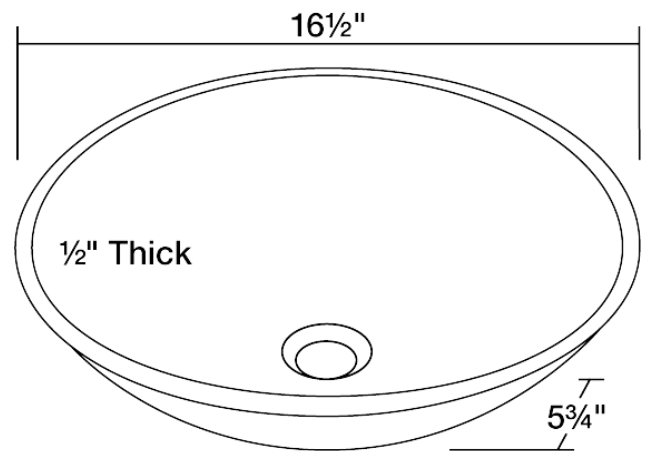

## Stained Glass Vessel Bathroom Sink

The P126 stained glass vessel sink is manufactured using fully tempered glass. This allows for higher temperatures to come in contact with your sink without any damage. Glass is more sanitary than other materials because it is non-porous, will not absorb stains or odors and is easy to clean. This classic bowl-shaped vessel has been painted with warm colors to create a stained glass look over the entire sink. A matching glass waterfall faucet is available to correspond with this sink. The overall dimensions for the P126 are 16 1/2" x 16 1/2" x 5 3/4" and an 18" minimum cabinet size is required. As always, our glass sinks are covered under a limited lifetime warranty for as long as you own the sink.

### Dimensions