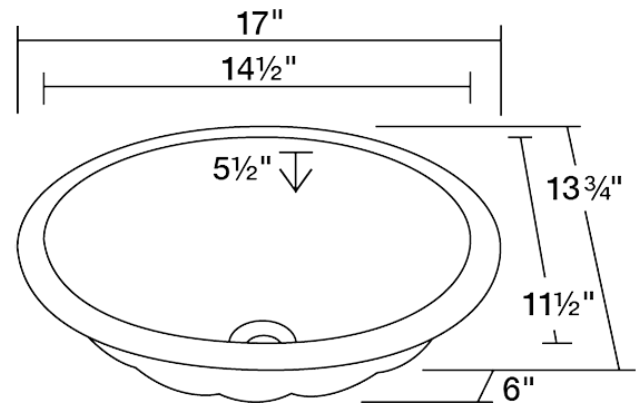

P129

Single Bowl Oval Copper Sink

The P129 oval single bowl topmount sink is made from 99% pure-mined copper. It is comprised using one piece construction, giving you a very strong and durable copper sink. Since copper is naturally anti-bacterial and stain resistant, it is great for busy households that benefit from low-maintenance materials. The hammered finish looks great and provides a mask for small scratches that may appear over time. The overall dimensions of the P129 are 17" x 13 3/4" x 6" with a centered drain and a required 18" minimum cabinet size. The hand-crafted copper details are sure to add warmth and richness to any decor.

Tech Specs

- Topmount Installation
- Hammered Finish
- Center Drain
- One-Piece Construction
- Naturally Antibacterial
- Limited Lifetime Warranty

Dimensions

*Due to the handmade nature of this sink, dimensions may vary up to ~1/4"