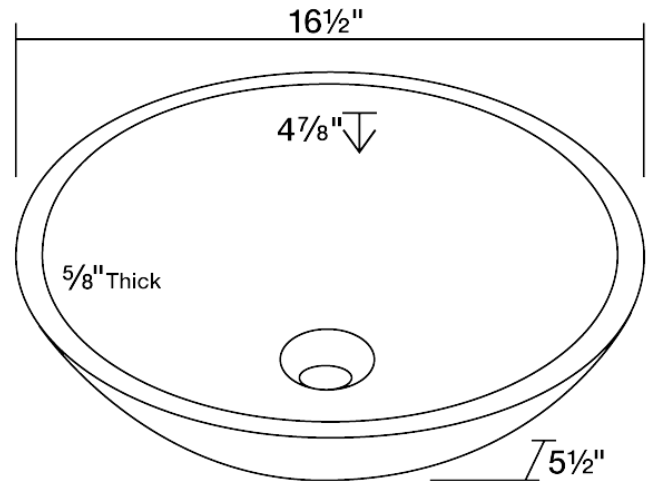

P158

Marble Vessel Sink

The P158 marble vessel sink is made from natural marble. The sink is carved from a large block of marble and hand-polished for a smooth, easy to clean finish. This sink has a black base with shades of white and orange veins running throughout. Since marble is a natural stone, the details will vary in color and pattern from sink to sink. The overall dimensions for the P158 are 16 1/2" x 16 1/2" x 5 1/2" and an 18" minimum cabinet size is required. As always, our stone sinks are covered under a limited lifetime warranty for as long as you own the sink.

Tech Specs

- 5/8" Thick Bowl
- Hand-Polished Marble
- Limited Lifetime Warranty
- Natural Veins Throughout

Dimensions

Accessories Available