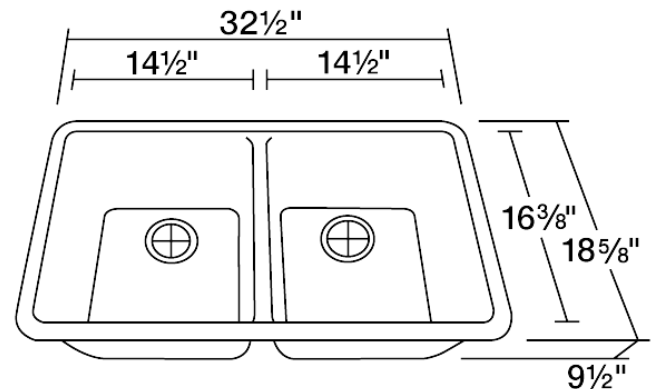

Dimensions