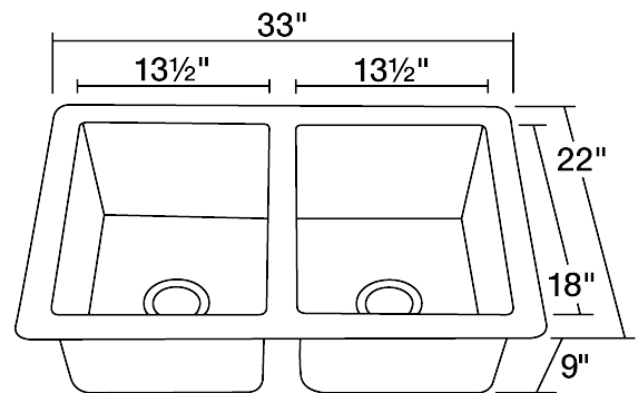

### Equal Double Bowl Copper Sink

The P209 equal double bowl undermount sink is made from 99% pure-mined copper. It is comprised using one piece construction, giving you a very strong and durable copper sink. Since copper is naturally anti-bacterial and stain resistant, it is great for busy households that benefit from low-maintenance materials. The hammered finish looks great and provides a mask for small scratches that may appear over time. The overall dimensions of the P209 are 33" x 22" x 9" and a 33" minimum cabinet size is required. The sink contains a centered 3 1/2" drain opening and copper strainers and flanges are available. The hand-crafted copper details are sure to add warmth and richness to any decor.

### Dimensions

\*Due to the handmade nature of this sink, dimensions may vary up to ~1/4"