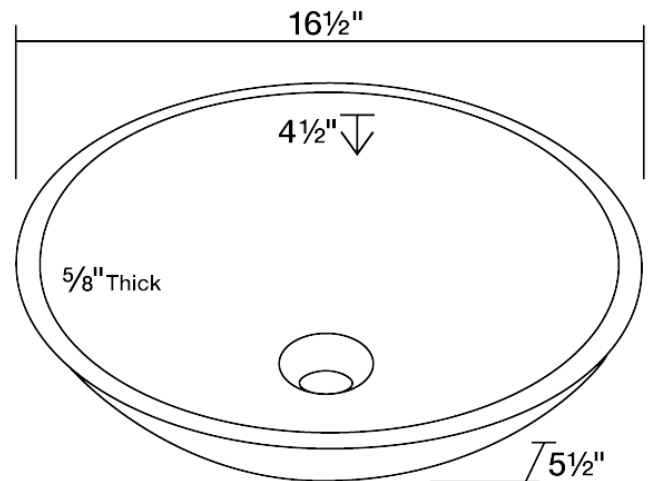

P258

Wood Sandstone Vessel Sink

The P258 wood sandstone vessel sink is made from natural sandstone. The sink is carved from a large block of sandstone and smoothed to create a beautiful sink. Delicate beige and cream tones swirl throughout the basin creating an intriguing visual display. Both the interior and exterior are gently sanded to a smooth, very matte yet hard-wearing finish. Since sandstone is a natural stone, the details will vary in color and pattern from sink to sink. The overall dimensions for the P258 are 16 1/2" x 16 1/2" x 5 1/2" and an 18" minimum cabinet size is required. As always, our stone sinks are covered under a limited lifetime warranty for as long as you own the sink.

Tech Specs

- 5/8" Thick Bowl
- Limited Lifetime Warranty
- Wood Sandstone-Colored Stone Throughout

Dimensions

Accessories Available