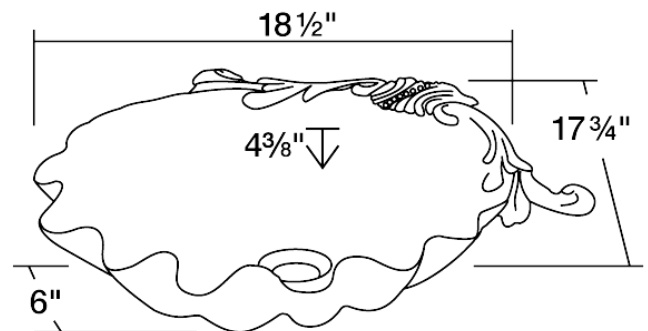

P259

Oval Vessel Bronze Bathroom Sink

The P259 oval vessel sink is made from pure bronze with one piece construction. The one piece construction ensures a strong, durable sink that will last a long time and the adornments are sure to add charm to any bathroom. This bronze sink is finished with a beautiful antique patina that will help to disguise minor scratches or blemishes that occur over time. The overall dimensions for the P259 are 18 1/2" x 17 3/4" x 6" with a centered drain and a 21" minimum cabinet size. As always, our bronze sinks are covered under a limited lifetime warranty for as long as you own the sink.

Tech Specs

- Vessel Installation
- Antique Patina Finish
- Center Drain
- One-Piece Construction
- Limited Lifetime Warranty

Dimensions

Accessories Available