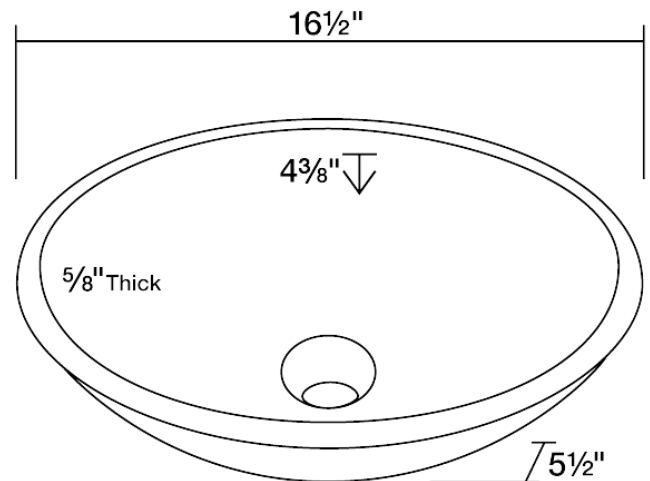

P358

Honey Onyx Vessel Sink

The P358 honey onyx vessel sink is made from natural onyx. The sink is carved from a large block of onyx, a type of marble, and smoothed out to create a beautiful sink. This sink has an all-over yellow color with light tan and red veins running through it. Since onyx is a natural stone, the details will vary in color and pattern from sink to sink. A matching stone waterfall faucet is available to correspond with this sink. The overall dimensions for the P358 are 16 1/2" x 16 1/2" x 5 1/2" and an 18" minimum cabinet size is required. As always, our stone sinks are covered under a limited lifetime warranty for as long as you own the sink.

Tech Specs

- 5/8" Thick Bowl
- Hand-Polished Onyx
- Limited Lifetime Warranty
- Yellow-Colored Stone Throughout

Dimensions

Accessories Available