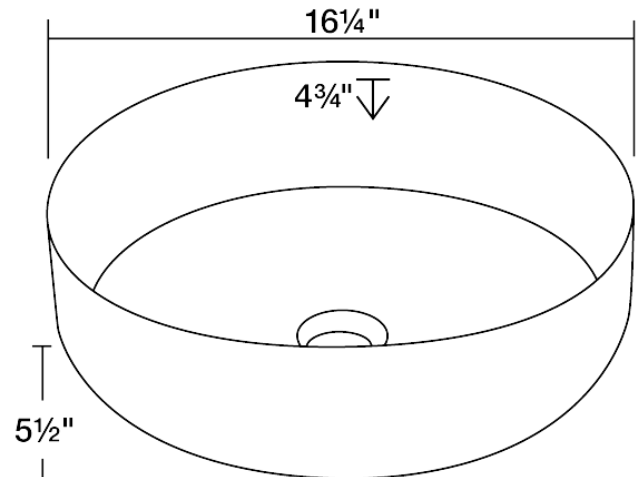

P359

Single Bowl Vessel Bronze Bathroom Sink

The P359 single bowl vessel sink is made from pure bronze with one piece construction. The one piece construction ensures a strong, durable sink that will last a long time and the adornments are sure to add charm to any bathroom. This bronze sink is finished with a beautiful aged patina that will help to disguise minor scratches or blemishes that occur over time. The overall dimensions for the P359 are 16 1/4" x 16 1/4" x 5 1/2" with a centered drain and an 18" minimum cabinet size. As always, our bronze sinks are covered under a limited lifetime warranty for as long as you own the sink.

Tech Specs

- Vessel Installation
- Aged Patina Finish
- Center Drain
- One-Piece Construction
- Limited Lifetime Warranty

Dimensions

Accessories Available