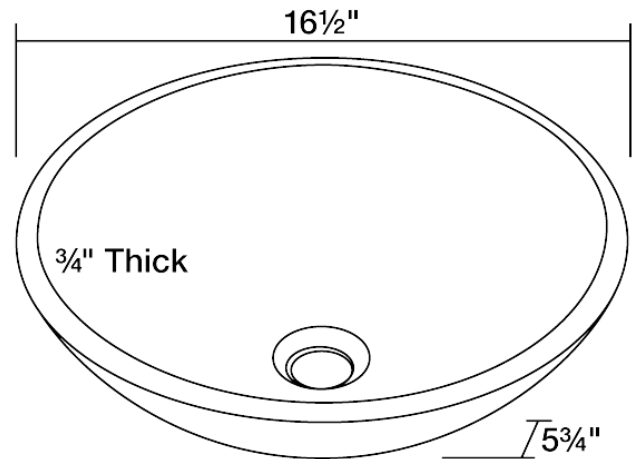

## Double Layer Glass Vessel Sink

The P606 double layer glass vessel sink is manufactured using fully tempered glass. This allows for higher temperatures to come in contact with your sink without any damage. Glass is more sanitary than other materials because it is non-porous, will not absorb stains or odors and is easy to clean. This classic bowl-shaped vessel has double layered colors of red with a black exterior that are sure to stand out in any bathroom. A matching glass waterfall faucet is available to correspond with this sink. The overall dimensions for the P606 are 16 1/2" x 16 1/2" x 5 3/4" and an 18" minimum cabinet size is required. As always, our glass sinks are covered under a limited lifetime warranty for as long as you own the sink.

### Dimensions