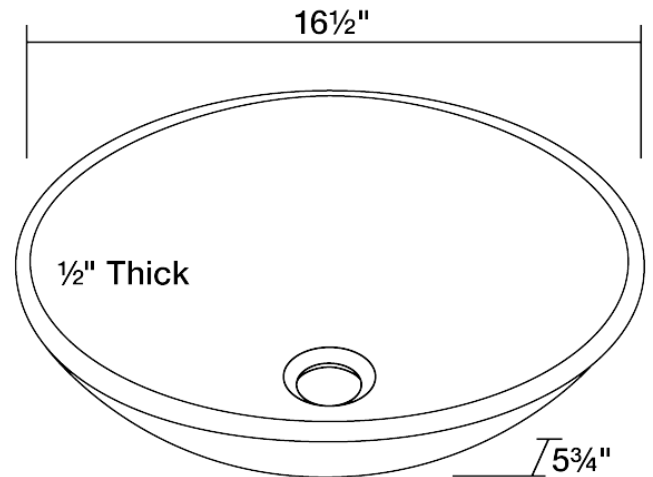

## Silver Mesh Glass Vessel Sink

The P716 silver mesh glass vessel sink is manufactured using fully tempered glass. This allows for higher temperatures to come in contact with your sink without any damage. Glass is more sanitary than other materials because it is non-porous, will not absorb stains or odors and is easy to clean. This classic bowl-shaped vessel has a silver embossed mesh print applied to the glass to create a modern, masculine look. A matching glass waterfall faucet is available to correspond with this sink. The overall dimensions for the P716 are 16 1/2" x 16 1/2" x 5 3/4" and an 18" minimum cabinet size is required. As always, our glass sinks are covered under a limited lifetime warranty for as long as you own the sink.

### Dimensions