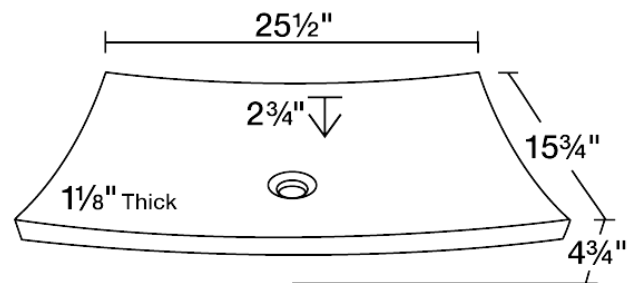

P858

Cream Pinta Compound Marble Vessel Sink

The P858 cream pinta compound marble vessel sink is made from natural marble. The sink is carved from a large block of marble and hand-polished for a smooth, easy to clean finish. This sink is a cream color with dark, textured marking over the entire surface. Since marble is a natural stone, the details will vary in color and pattern from sink to sink. A matching stone waterfall faucet is available to correspond with this sink. The overall dimensions for the P858 are 25 1/2" x 15 3/4" x 4 3/4" and a 27" minimum cabinet size is required. As always, our stone sinks are covered under a limited lifetime warranty for as long as you own the sink.

Tech Specs

- 1 1/8" Thick Bowl
- Hand-Polished Marble
- Limited Lifetime Warranty
- White-Colored Stone Throughout

Dimensions

Accessories Available