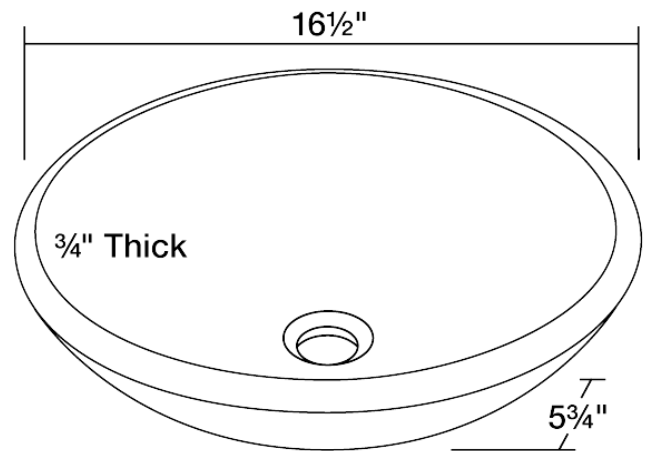

P916

Frosted Rainbow Glass Vessel Bathroom Sink

The P916 frosted rainbow vessel sink is manufactured using fully tempered glass. This allows for higher temperatures to come in contact with your sink without any damage. Glass is more sanitary than other materials because it is non-porous, will not absorb stains or odors and is easy to clean. This classic bowl-shaped vessel has vibrant green, yellow, blue, purple and black colored glass swirling around the sink bowl. It will be sure to turn heads as it adds a pop of color to any bathroom. A matching glass waterfall faucet is available to correspond with this sink. The overall dimensions for the P916 are 16 1/2" x 16 1/2" x 5 3/4" and an 18" minimum cabinet size is required. As always, our glass sinks are covered under a limited lifetime warranty for as long as you own the sink.

Tech Specs

- 3/4" Thick Bowl
- Tempered Glass
- Limited Lifetime Warranty
- Frosted Rainbow-Colored Glass

Dimensions

Accessories Available